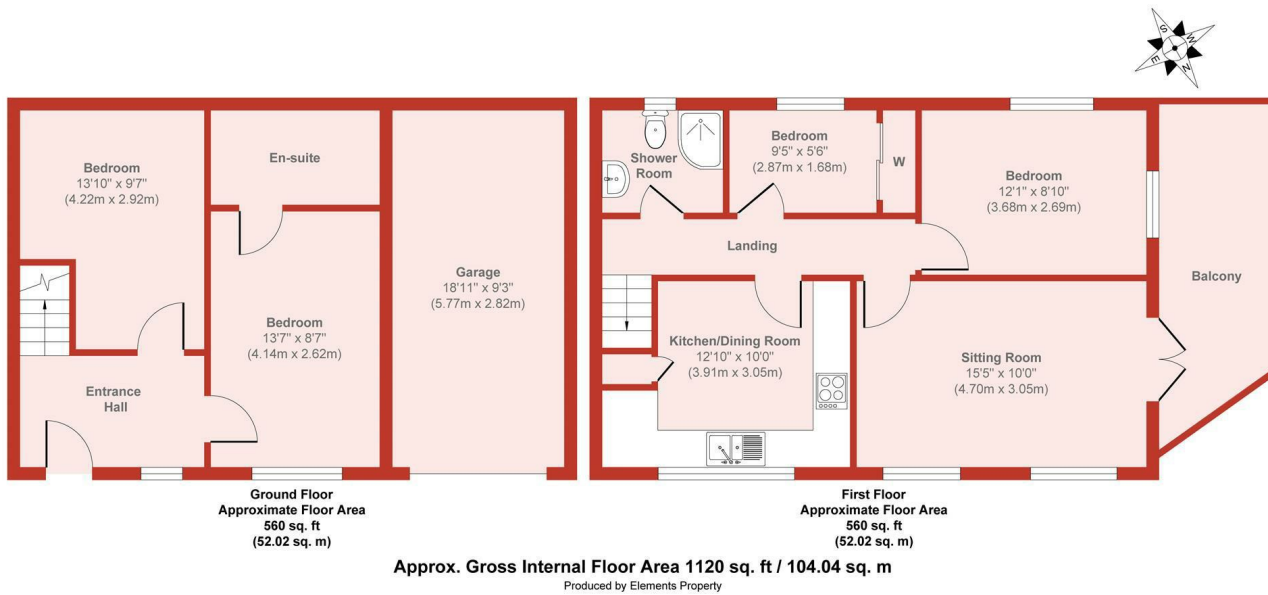

The Old Granary Loop Farm Road, Lytchett Matravers, Poole,

£399,950

- Three/Four Bedrooms
- Garage
- Rural Views From Balcony
- No Forward Chain
- Barn Conversion
- Courtyard Development
- Modern Throughout
- Rural Location
- En-suite Shower Room
- Ideal Compact Family Home or Investment